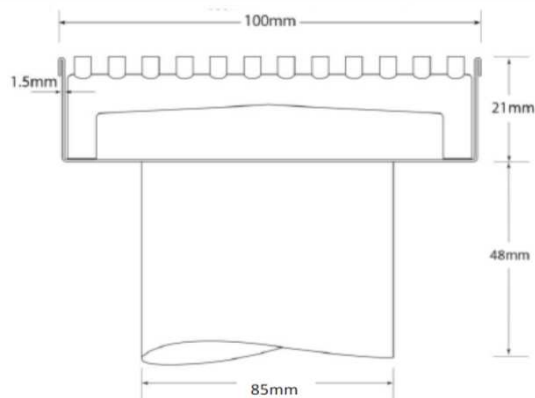

Stainless Steel Channel Wastes - WAVE

85mm Outlet

Product Code: FD800100WAVE
Dimensions: 800(w) x 100(h) x 21(d) mm

Features:

- 85mm Centre Waste Outlet Only
- 316 Marine Grade Stainless Steel
- 7 Other Designs Are Available
- Available in 800, 900, 1000 or 1200mm Long
- Australian water mark approved certificate 23027

Note: Manufacturing tolerances could cause variances of ± 5 mm.

Guaranteed against manufacturing defects

Superior fall / Centre outlet

Stainless Steel

WaterMark Cert 23027