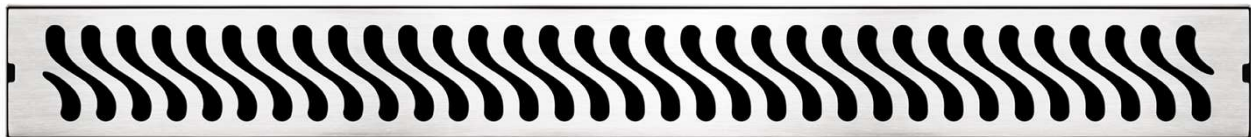

Stainless Steel Channel Wastes - WAVE

85mm Outlet

Product Code: FD800100WAVE
Dimensions: 800(w) x 100(h) x 21(d) mm

Features:

- 85mm Centre Waste Outlet Only
- 316 Marine Grade Stainless Steel
- 7 Other Designs Are Available
- Available in 800, 900, 1000 or 1200mm Long
- Australian water mark approved certificate 23027

Note: Manufacturing tolerances could cause variances of ± 5 mm.

Guaranteed against manufacturing defects

Superior fall / Centre outlet

Stainless Steel

WaterMark Cert 23027