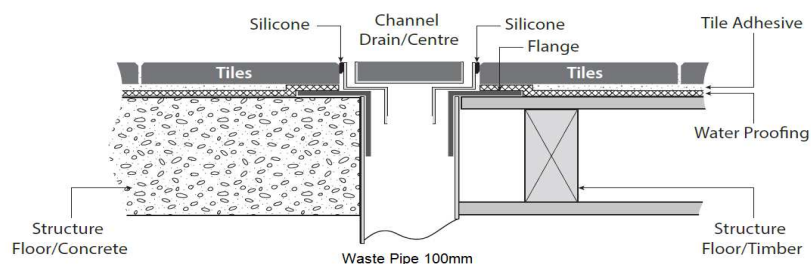

Stainless Steel Channel Wastes - WAVE

85mm Outlet

Product Code: FD800100WAVE
Dimensions: 800(w) x 100(h) x 21(d) mm

Features:

- 85mm Centre Waste Outlet Only
- 316 Marine Grade Stainless Steel
- 7 Other Designs Are Available
- Available in 800, 900, 1000 or 1200mm Long
- Australian water mark approved certificate 23027

Note: Manufacturing tolerances could cause variances of ± 5 mm.

Guaranteed against manufacturing defects

Superior fall / Centre outlet

Stainless Steel

WaterMark Cert 23027